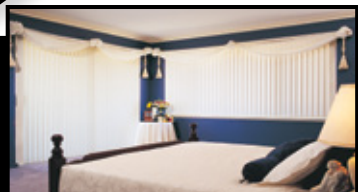

Vertical Blinds