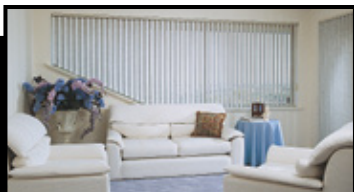

Vertical Blinds